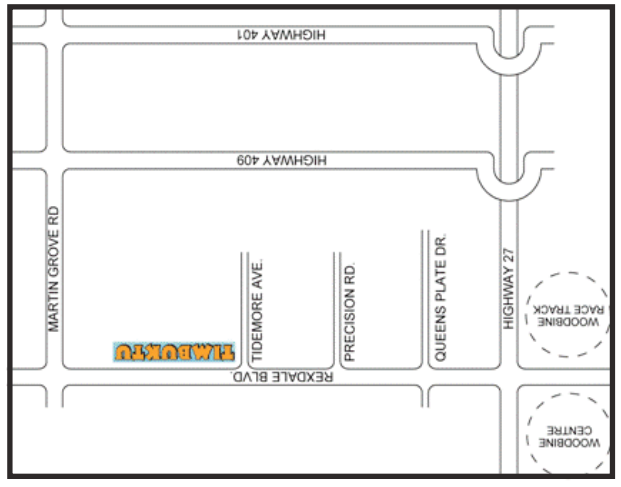

INVITED!
 You've Been
TIMBUKTU
 Indoor PlayLand

TIMBUKTU
 Indoor PlayLand

Invites you to

_____ Party

Date: _____

Time: _____

RSVP: _____

“Where Your Party is the Only Party!”

“Where Your Party
 is the
 Only Party!”

321 Rexdale Blvd., Unit #1
 Etobicoke, ON M9W 1R8
 (Between Hwy 27 & Martingrove)
T: 416.745.4333
 E: info@timbuktuplayland.ca
 www.timbuktuplayland.ca

All guests must
 wear socks.
 No shoes or bare
 feet.